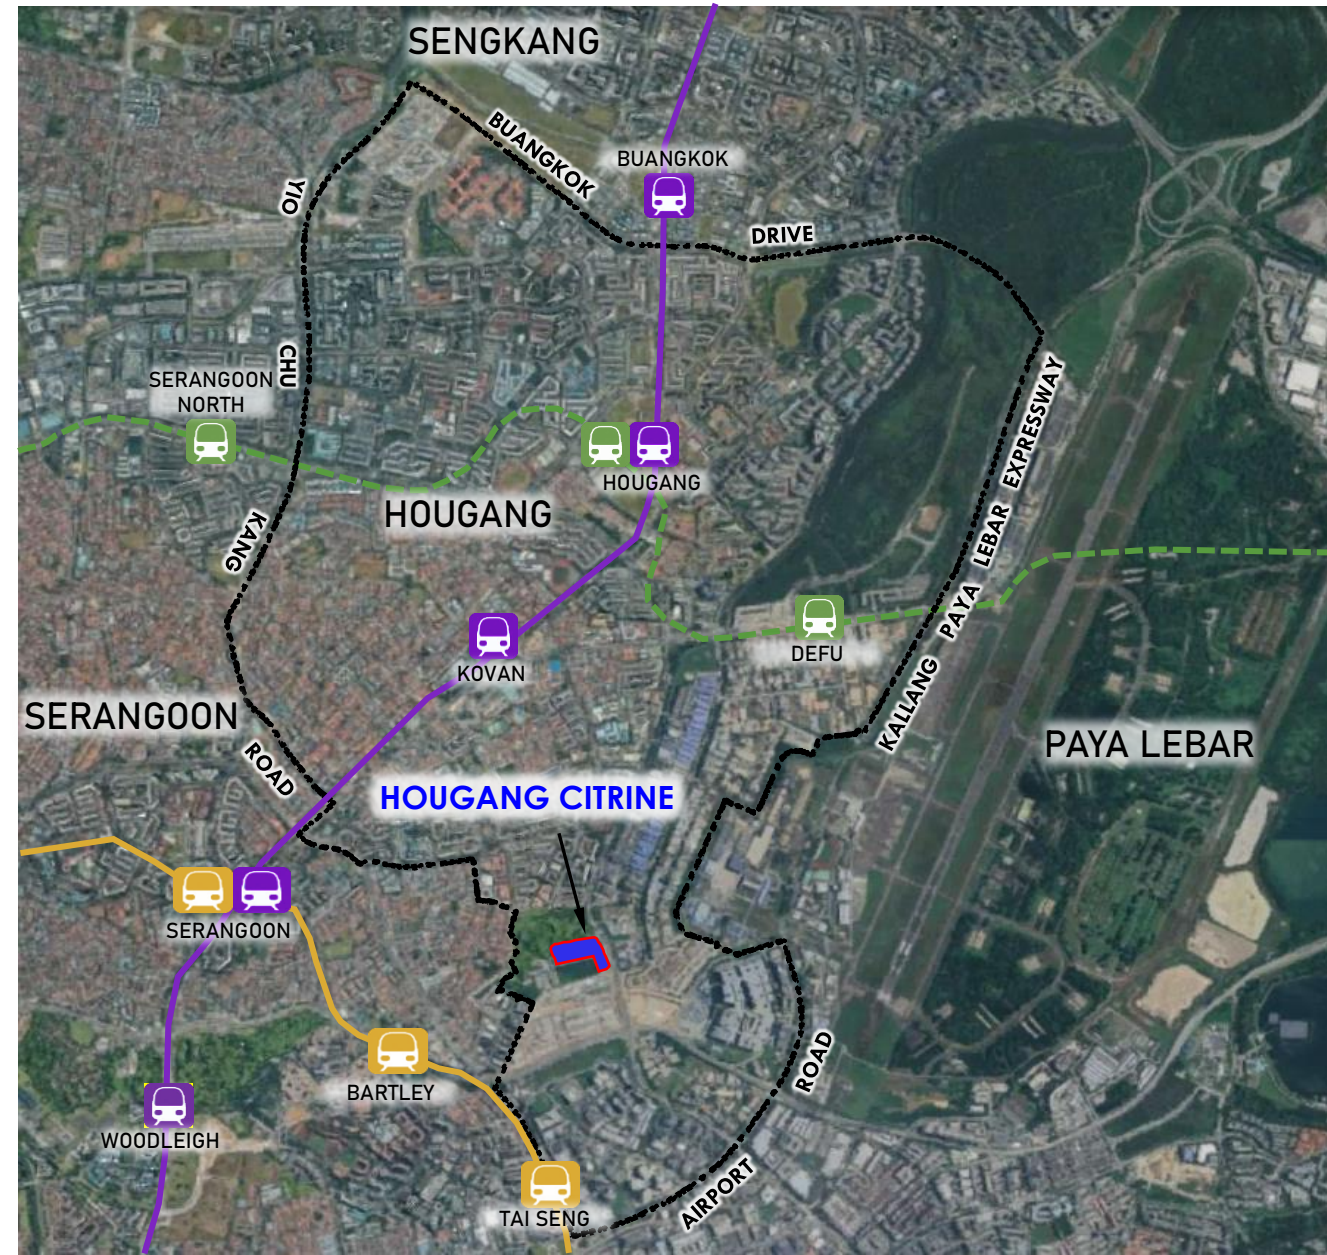

Sharing on:
Hougang
Citrine

Artist's impression

Hougang Town | Overview

- Variety of commercial and recreational options, including Punggol Park
- Greater convenience with completion of Cross Island Line Phase 1 (CRL1) in 2030, linking Hougang to Pasir Ris and Bright Hill

Legend

- Town Boundary
- Circle Line
- Cross Island Line (U/C)
- North-East Line

Hougang Citrine

Hougang Citrine is located at Hougang bounded by Hougang Avenue 3 on the East, Hougang Street 13 on the West. Abutting on the North is Hougang Olive BTO at Hougang Street 12.

- The name 'Hougang Citrine' takes its name from the warm, orange shades of the development's façade.
- Featuring a range of recreational facilities, such as playgrounds, adult and elderly fitness stations, and a roof garden atop the Multi-Storey Car Park (MSCP). A residents' network centre will also be located within the development.