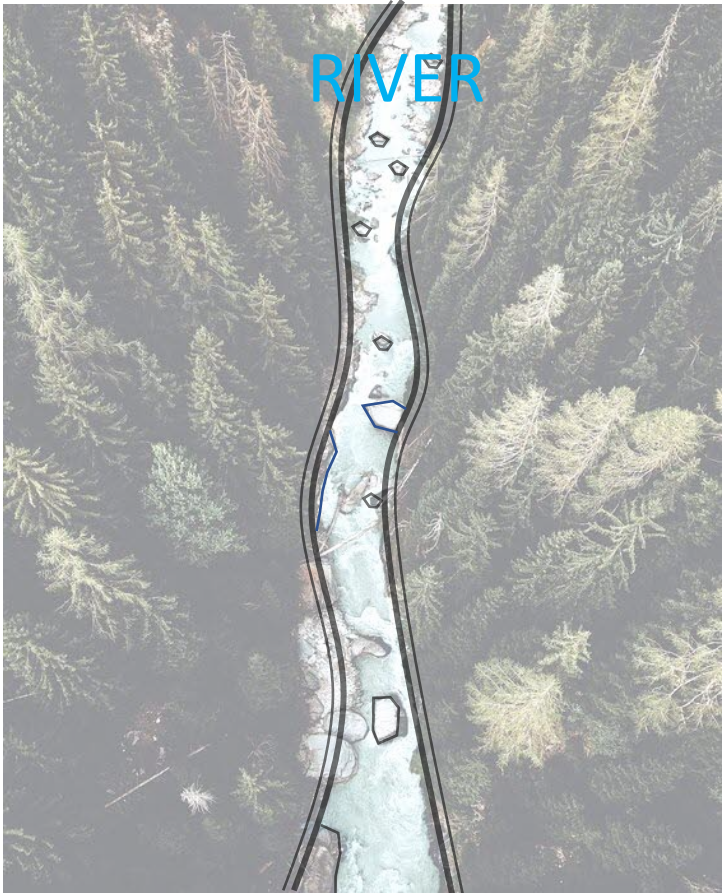

KEMPAS RESIDENCES

Kempas
RESIDENCES

Kallang/Whampoa

Overview

- Kallang/ Whampoa is located right at the city fringe, with an eclectic mix of landuses - from the residential blocks of Bendemeer and Boon Keng, and industrial areas of Geylang Bahru. It is also in proximity to the waterfront with Kallang River flowing through the town.
- It hosts a variety of amenities, with spaces for culture, learning, commerce and play and continues to be an attractive and diverse urban living environment for all ages.

Legend

- Town Boundary
- Circle Line
- Downtown Line
- East-West Line
- North-South Line
- North-East Line
- Thomson-East Coast Line

Kallang/Whampoa

Amenities around Kempas Residences

- Bendemeer Market and Food Centre
- Kallang Community Club
- Kallang Polyclinic

"WATER makes WAVES"

CONCEPT

ON PLAN

ON ELEVATION

Design takes inspiration from the river, where the theme of water resonates in the architectural design, façade, landscape as wave forms.

Kempas Residences is located just off Kempas Road, and bounded by Serangoon Road, Lavender Street, and Boon Keng Road

Precinct Pavilion

Precinct Green, Play Facilities & Sky Terrace with Link Bridge

- LEGEND:**
- Drop-off Porch
 - Polyclinic / Hospital
 - Preschool at 1st storey
 - Adult Fitness Station / Elderly Fitness Station
 - Children Playground
 - Community Living Room
 - Rooftop Garden / Landscape Deck at 30th storey 8th storey
 - Space for Community Garden at 8th storey
 - Multi-storey Car Park
 - MRT Station
 - Bus Stop
 - Block Number
 - Lift
 - Staircase
 - Driveway
 - Covered Linkway / Trellis / Shelter
 - Linkbridge
 - Precinct Pavilion
 - Accessibility Route (sheltered)
 - Barrier-free Access