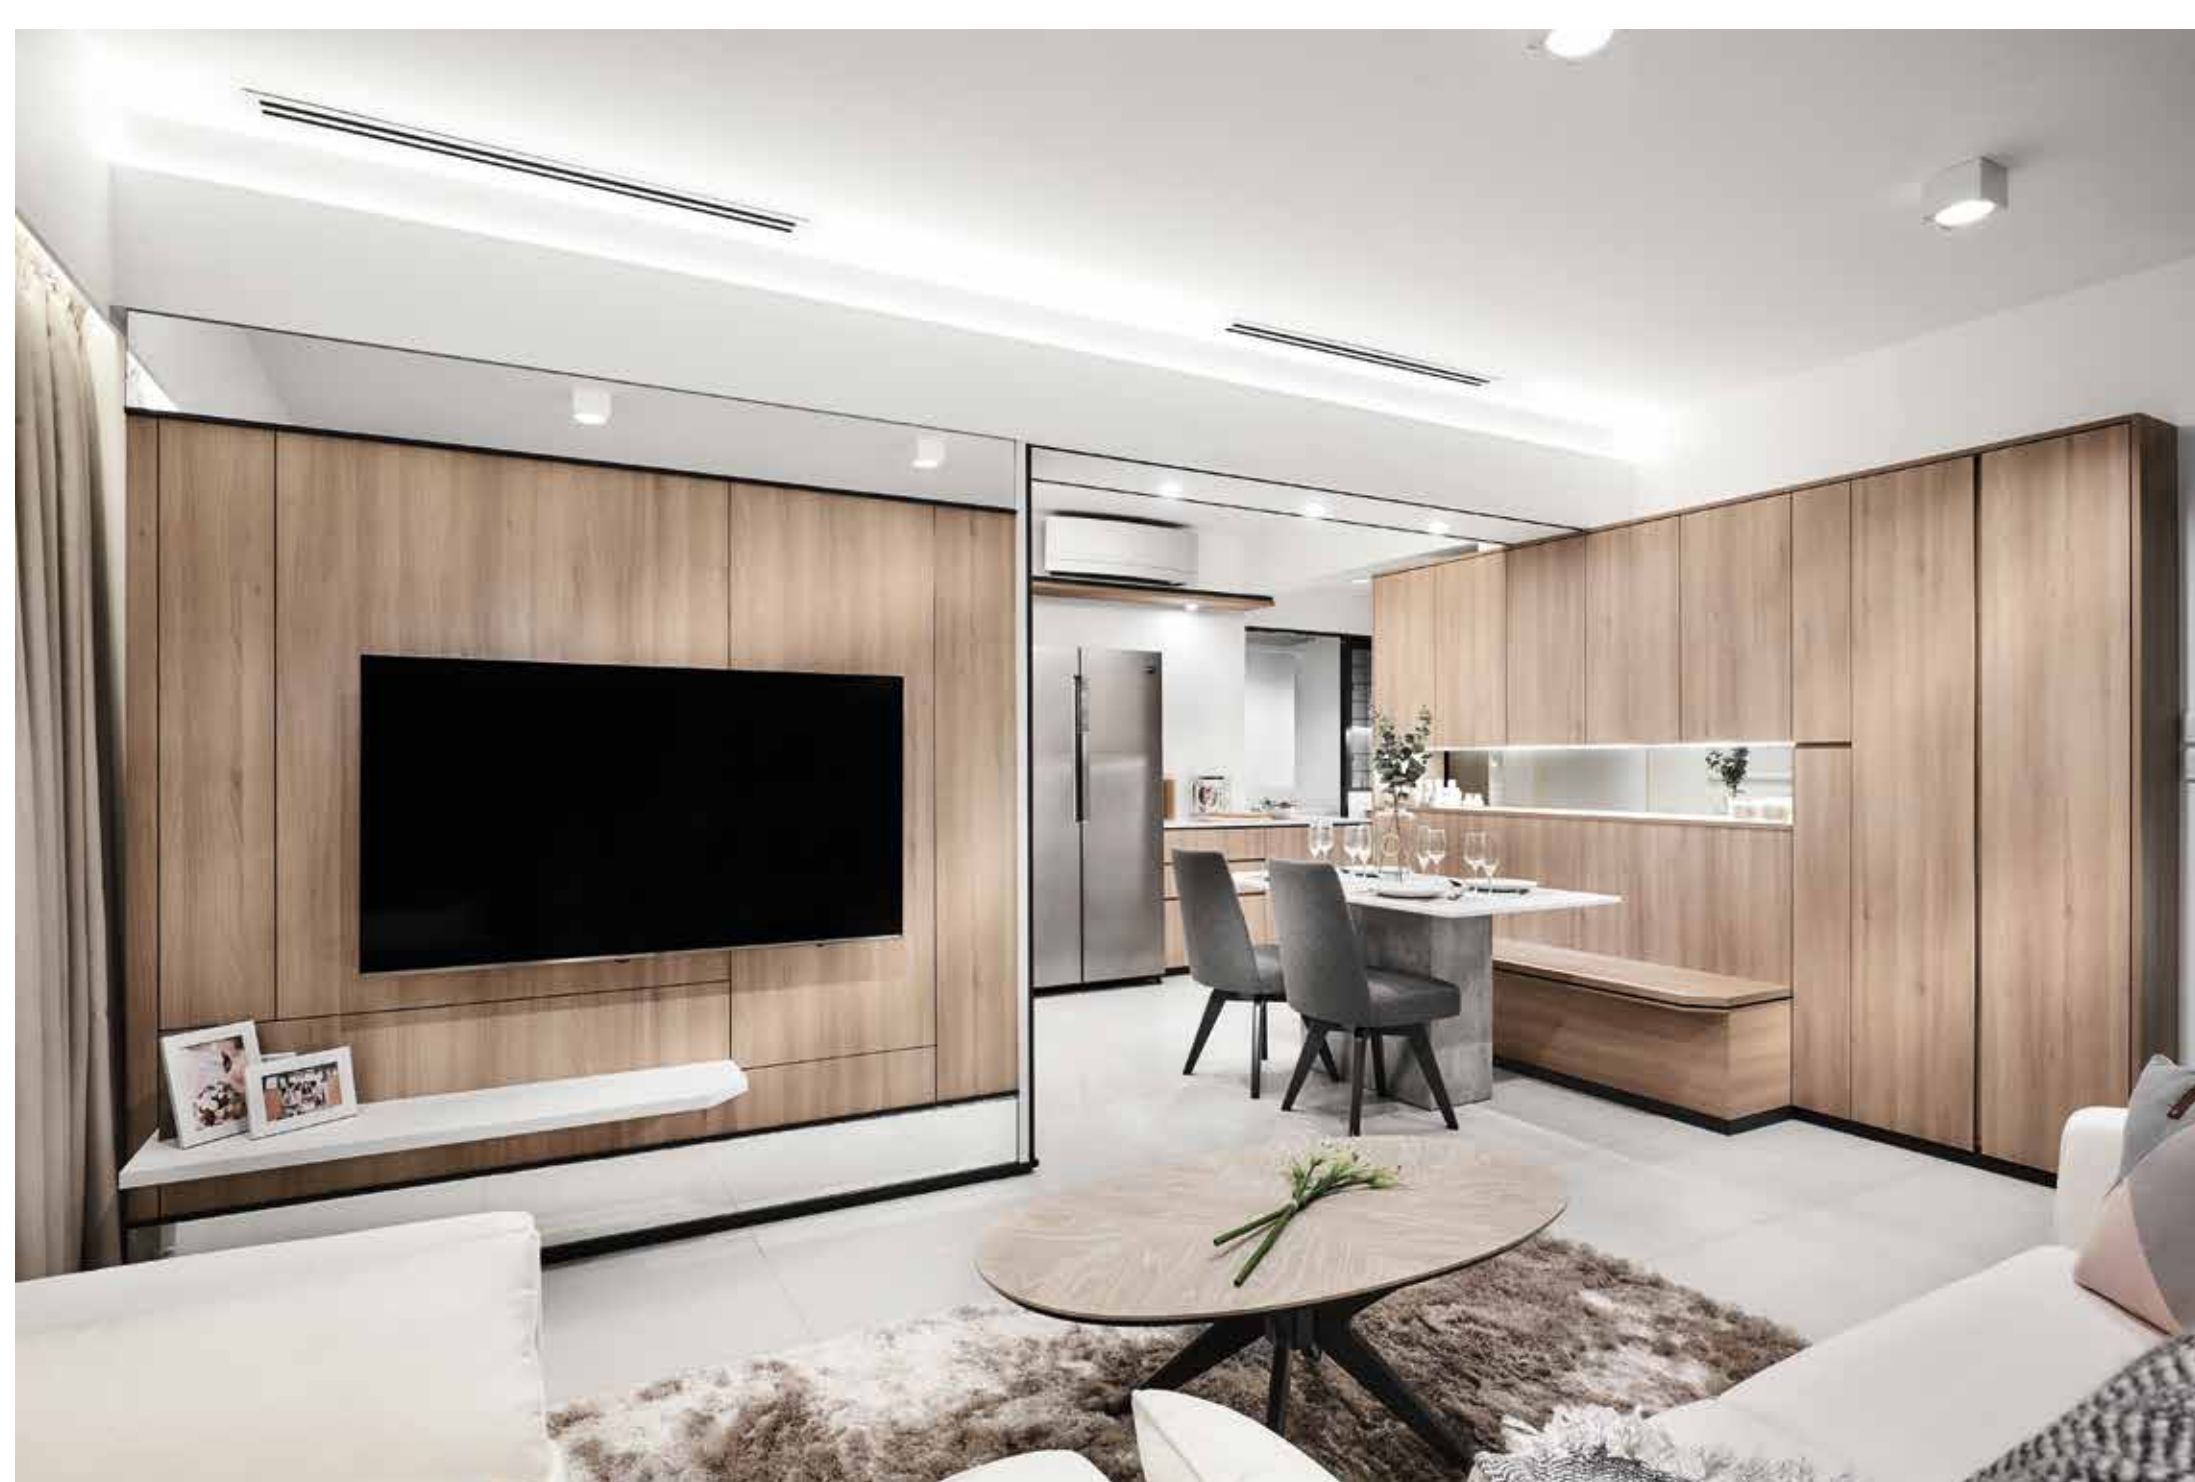

4-ROOM (90 sqm)

Minimalist

Achieve a clutter-free look with clean and functional built-in storage. Suited for a modern family of four, the light wood and white palette allows the home to exude a timeless elegance.