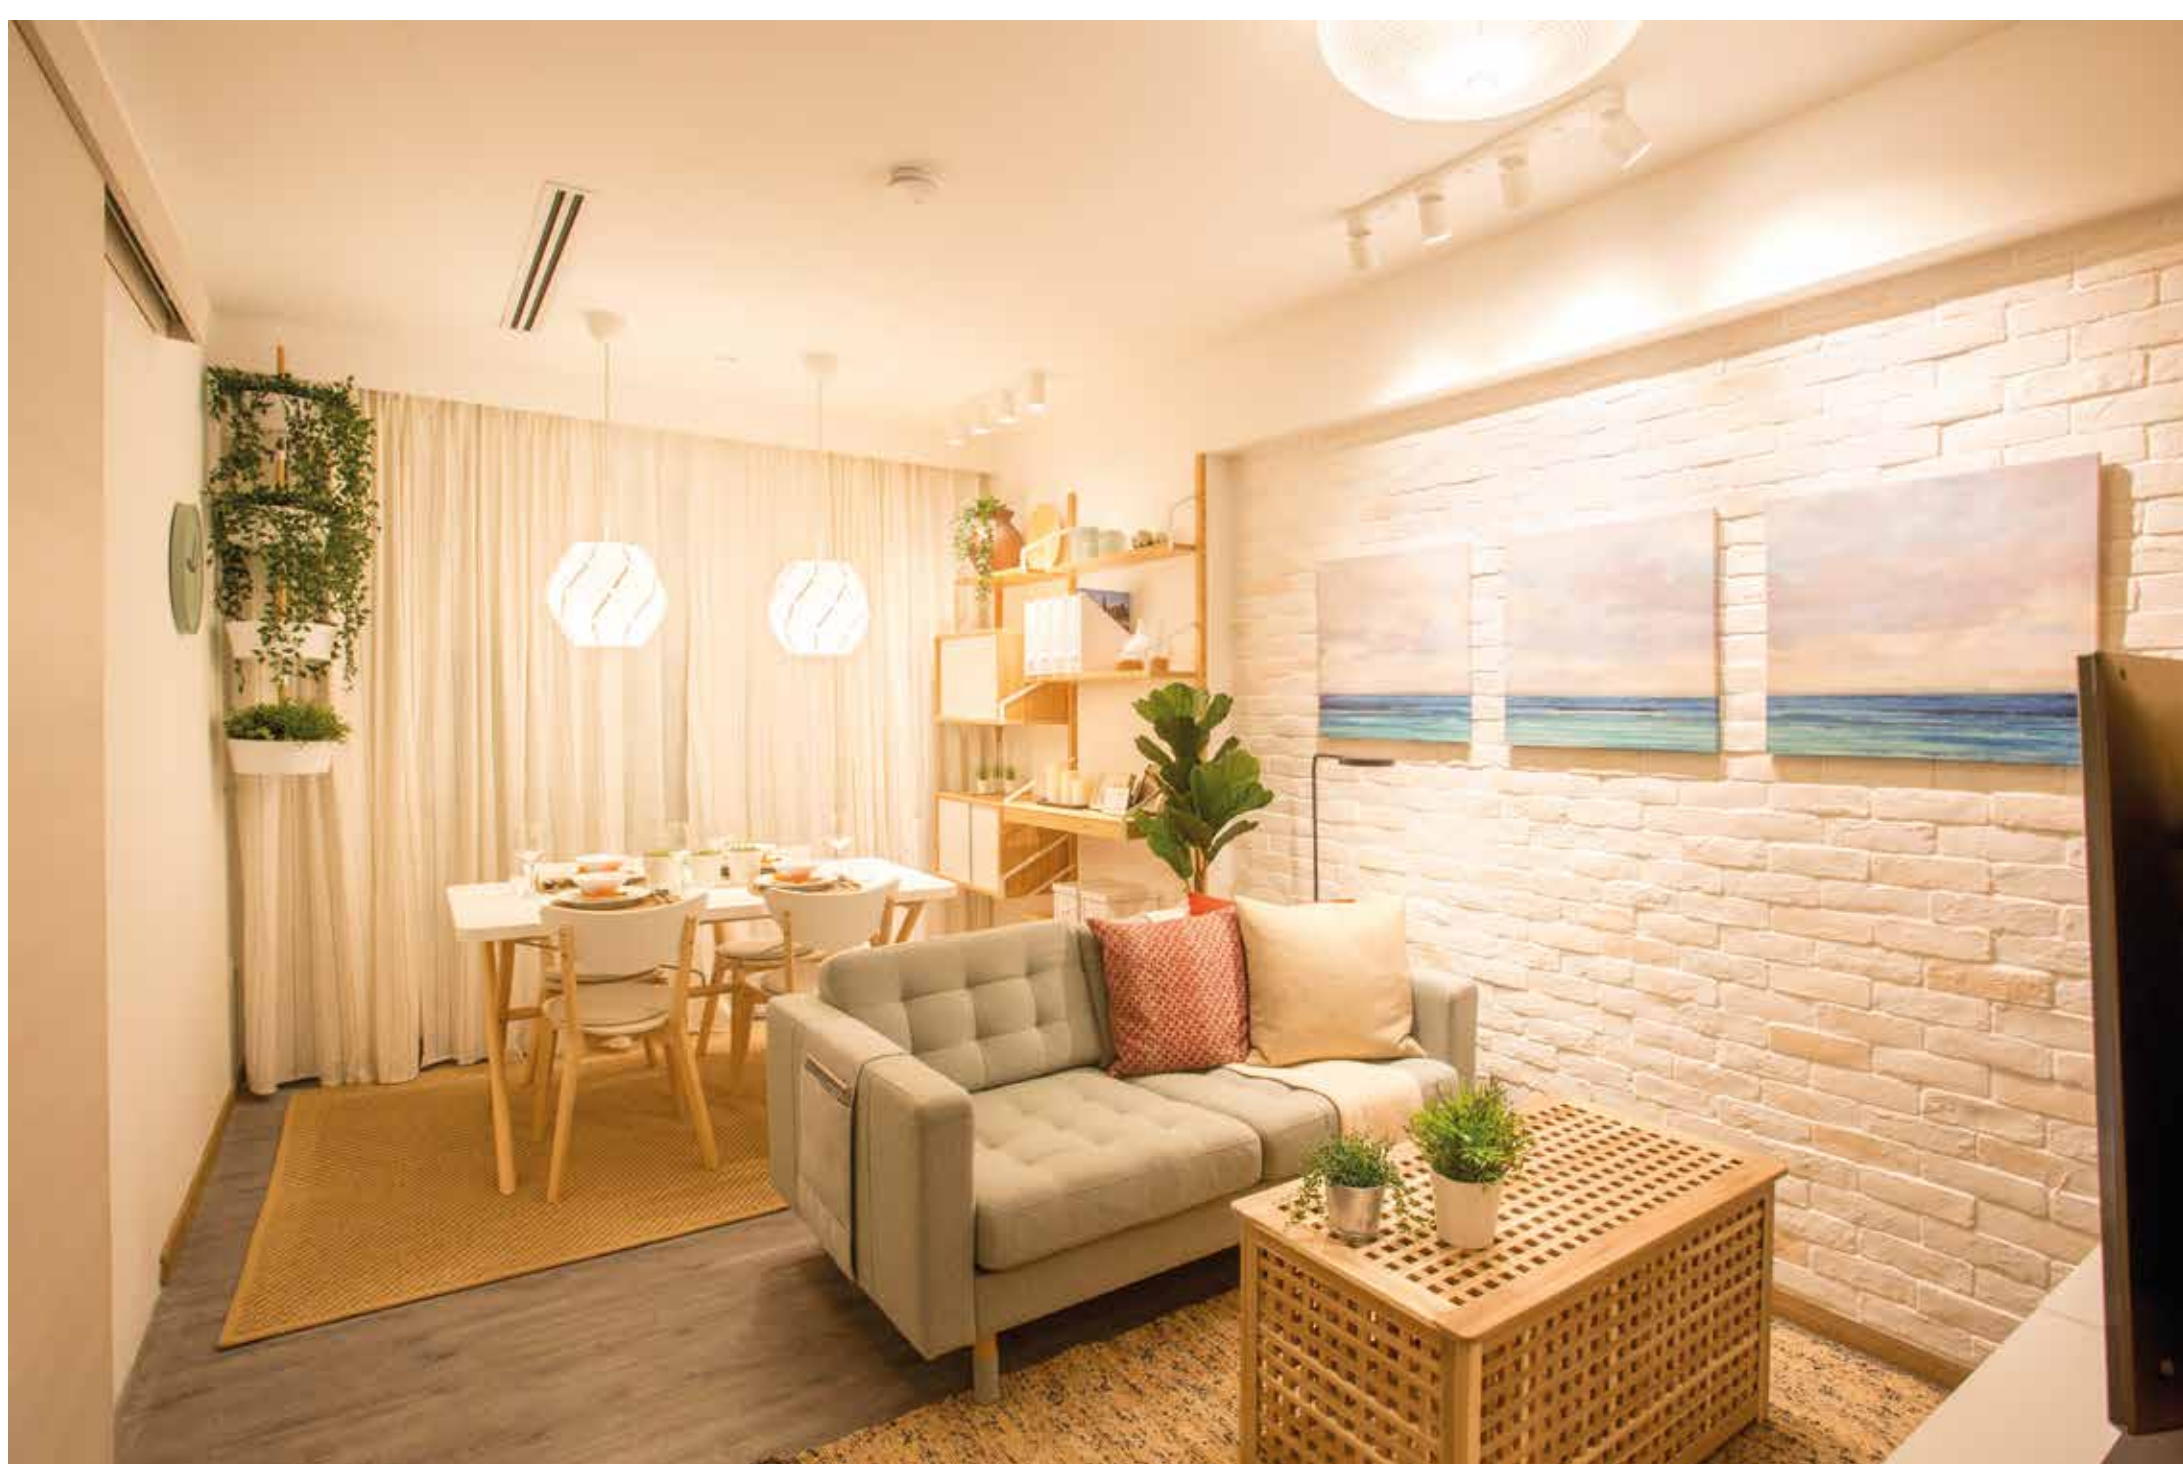

2-ROOM FLEXI (45 sqm)

Resort Bliss

A well-travelled newly-wed couple created a resort-inspired home with warm and welcoming touches. The sense of space is accentuated using light woody shades, textures and plenty of greenery.