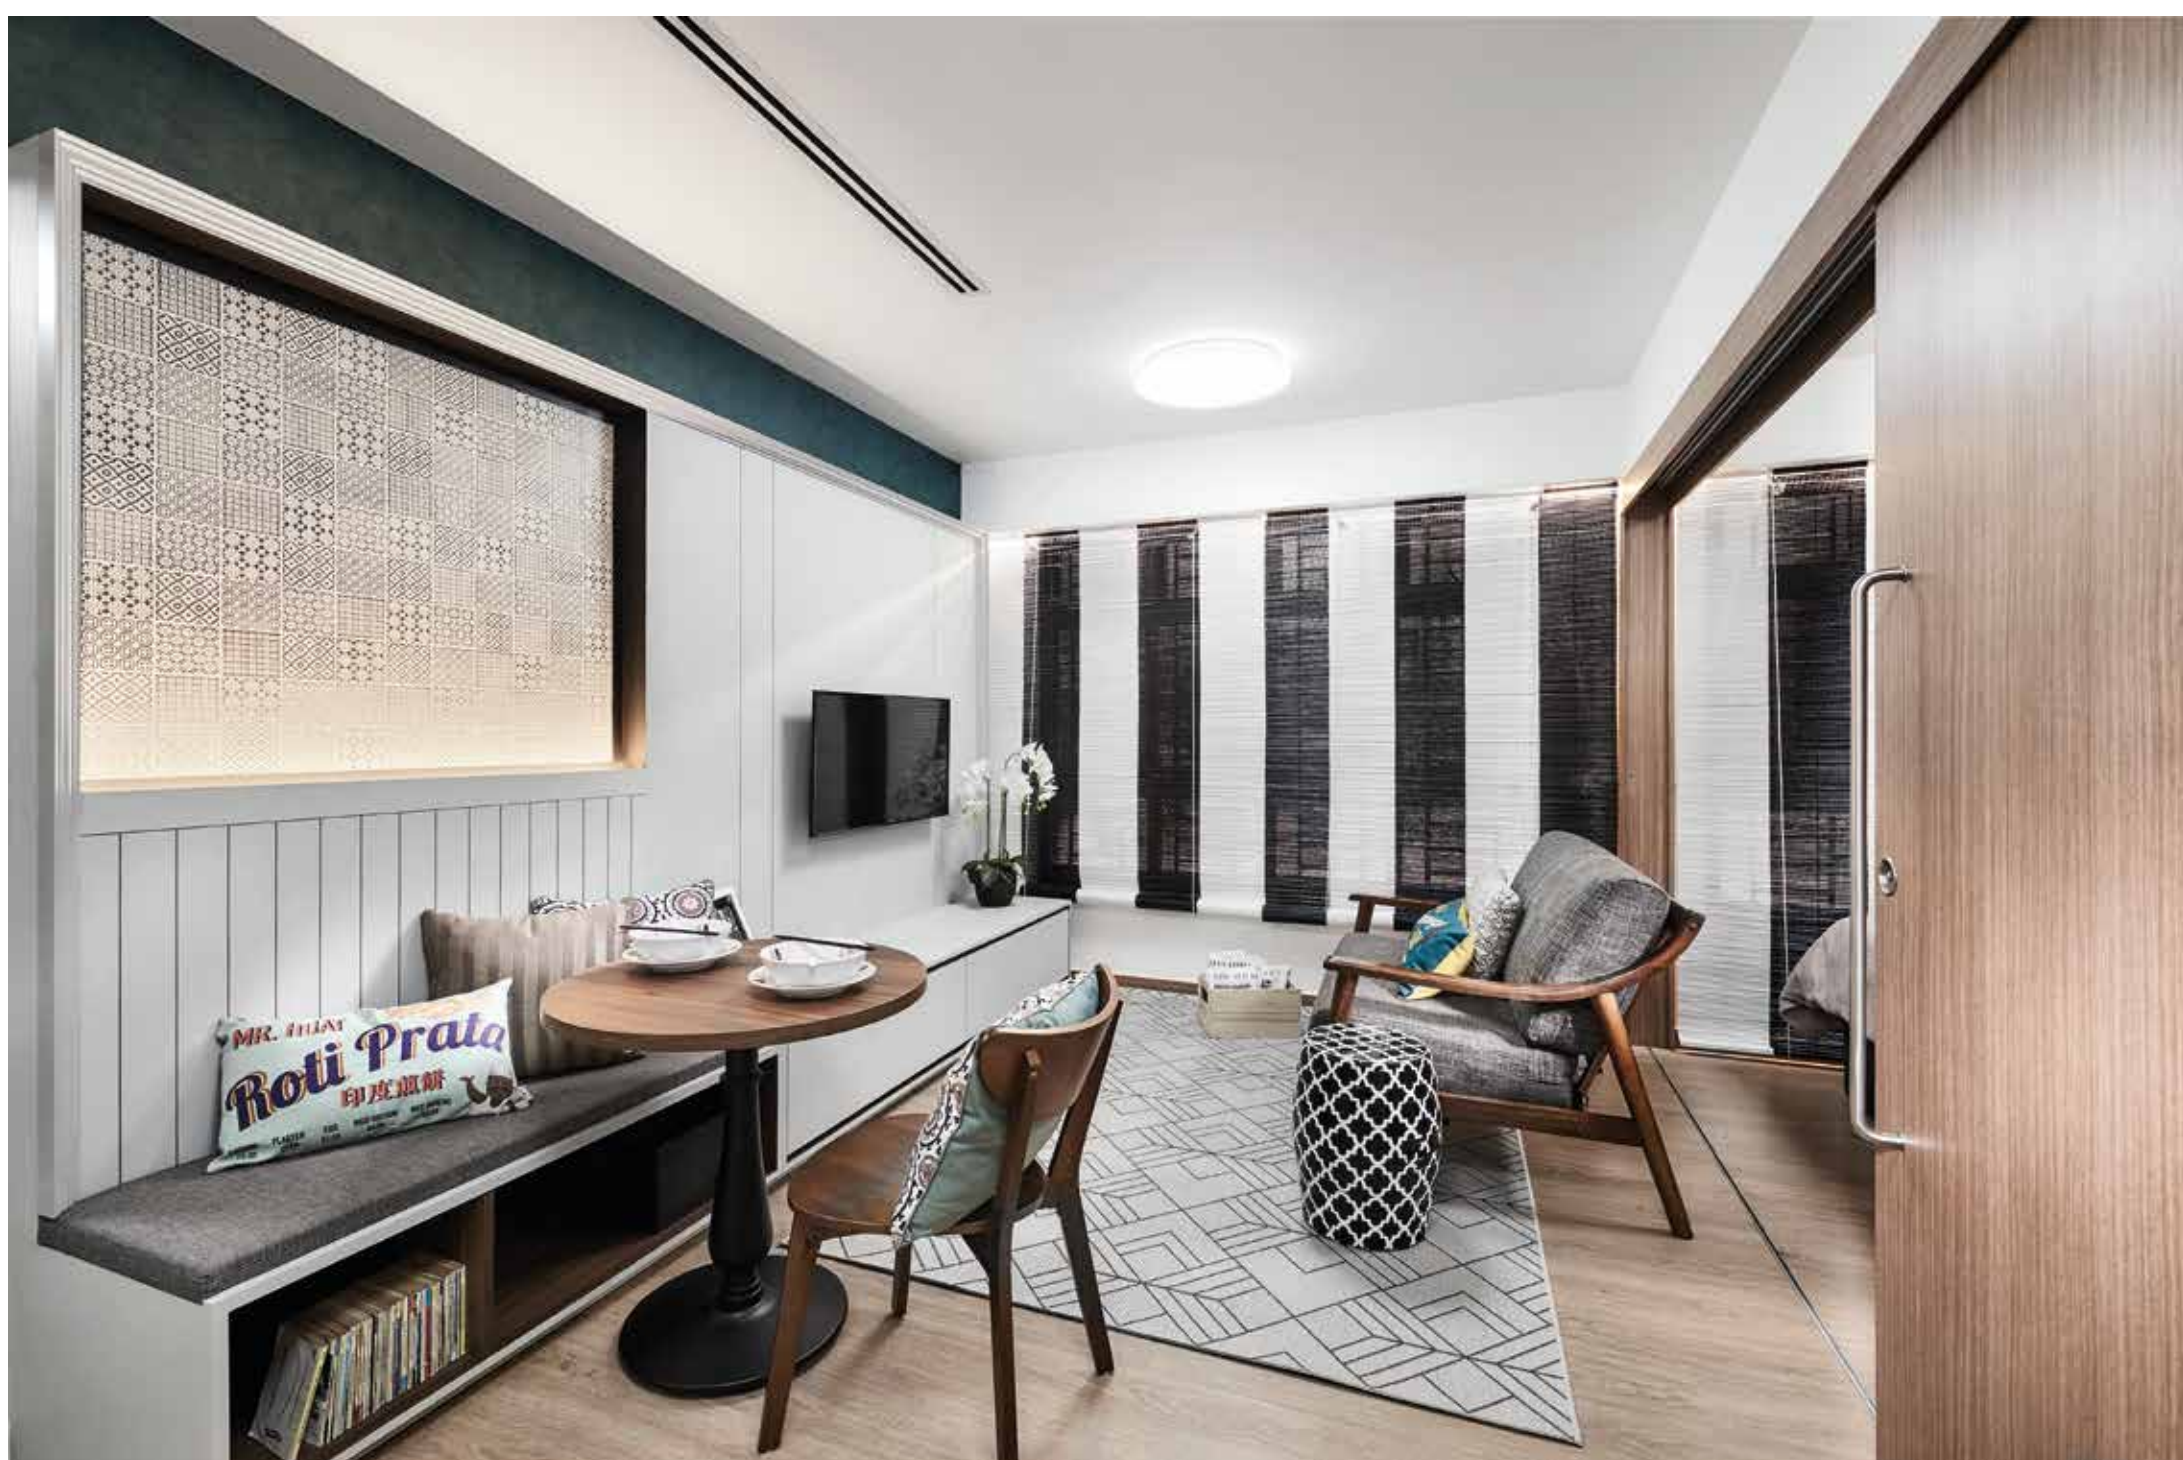

Scan the QR Code below to view our virtual showflats

DESIGN CONCEPTS

2-ROOM FLEXI (36 sqm)

The Good Old Days

The theme captures an elderly couple's memories of their younger days. The design is created through a mix of modern design elements and vintage accents, to reflect nostalgia with a tinge of fun.